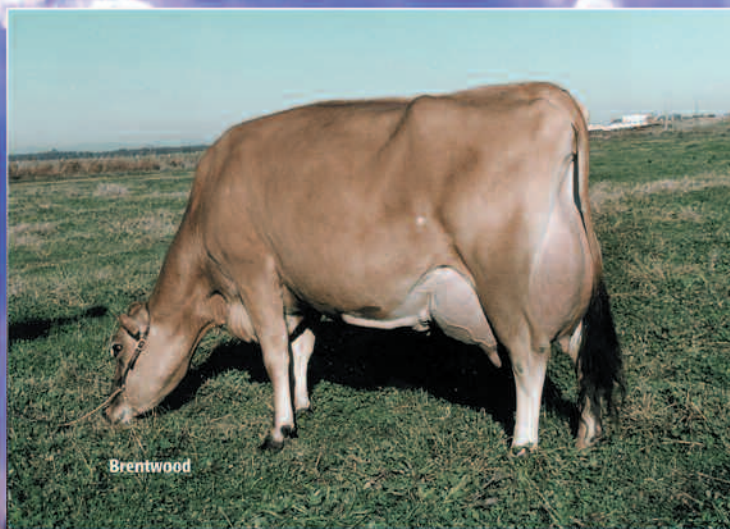

Brentwood Young Sires at Semex

BW Goodwin

0200JE00023
Sire: SHF Centurion Sultan
Counciller Nicole x Van De Brook
Shadow Cloud

BW Bombardier

0200JE00018
Sire: WF Brook Bomber
Montana Nicole x Berretta Prize

BW Warrick

0200JE00017
Sire: WF Brook Bomber
Avery Katie x Berretta Prize

BW Triumphant

0200JE00039
Sire: Sunset-Canyon Maximus
Centurion Peggy x Avery Suzanne

BW Blaise

0200JE00988
Sire: Windy Willow Montana Jade
Avery Katie x Berretta Prize

BW Centaur

0200JE00986
Sire: BW Parade
Centurion Enid x Avery Katie

Family Photographs

BW Avery Katie ET121-ET
EX-93%-USA
4-02 365 35,570
4.0 1,408 3.2 1,147 lbs
Dam of BW Warrick & BW Blaise

BW Centurion Enid
EX-92%-USA
4-06 305 31,280
4.7 1,474 3.4 1,054 lbs
Dam of Centaur

BW Bomber Lizzie
VG-88%-USA
1-11 284 20,186
5.1 1,038 3.3 675 lbs inc.
Full Sister to Warrick

BW Centurion Peggy K798
EX-92%-USA
3-07 305 25,500
5.2 1,327 3.3 833 lbs
Dam of Triumphant

The Semex Alliance Understands the challenges and realities modern dairy producers are facing in today's highly demanding milk markets. Semex and Brentwood share the same philosophy, of breeding healthy, long-lasting, highly productive and profitable cows. Outstanding Young sires, Leading proven bulls and elite cow families presented in this ad are results of careful and intense selection from the last 30 years from this master breeder herd.

BW Berretta Prize G525 EX-92%-USA
3-01 305 25,570 4.0 1,014 3.7 936 lbs
Dam of BW Country and BW Avery Katie ET121-ET

www.semexusa.com
1-800-303-BULL

Brentwood Farms
Bob, Pam, Wendy, Cheryl, Laurie and Alane Bignami
24540 Clark Ave., Orland, California 95963
530/865-5612 office 530/519-5612 mobile
bob@brentwoodfarms.com http://www.brentwoodfarms.com